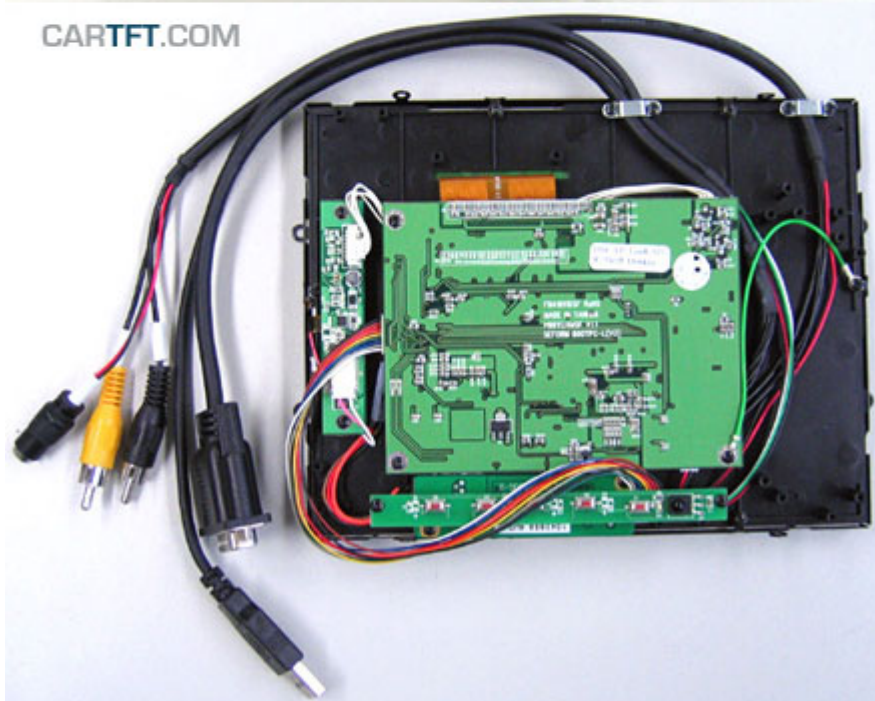

298.00 EUR  
incl. 19% VAT, plus [shipping](#)

- Open-Frame !
- LED Backlight !
- Auto Power On !

Support: [Dimensions](#) |  [Dimensions \(PDF\)](#)

**New** : LED-Backlight-Technology, with optimized color saturation enabling particular high and shining display. The scale of displayable color nuances is increased by 45% because of the new technology. Conventional LCDs are based on CCFL backlight, which can display approx. 72% of the standard color scale of NTSC (National Television Systems Committee). With LED-Backlight-Technology 104% of the NTSC-color scale can be displayed. This results in displaying in a highly realistic manner.

With the new Open-Frame TFT display-series from CarTFT you get back control : The ruggedized metal frame enables you a stable installation. The single modules (Mainboard, Touchscreen controller, Power inverter and button-frame) can be screwed off from the rear side and being positionated elsewhere. This way you can install the connector cables more easier and the display thickness shrinks also.

<b>Specifications</b>	
Screen size	8.0" digital
Aspect Ratio	4:3 wide TFT screen
Dot Resolution	2400x600= 1,440,000 dots
Physical Resolution	800x600
Supported Resolutions	640x480-1920x1080
Color configuration	RGB stripe
Brightness	600 nits
Contrast	500:1
Operating temperature	-30°C to 85°C
Power input	DC 9-30V
Power consumption	max. 10W
Video system	2x Video inputs (PAL/NTSC) 1x VGA input
Dimensions	185.6 x 143.6 x 27 mm Display : 162 x 121.5 mm
Video input signal	1.0Vp-p, composite video
Features	Full function OSD control (englisch) Auto Power On/Off LED backlight Autodimmer
What is included ?	- 8.0" VGA Open-Frame Touchscreen TFT with Video-support
	- Power Adapter f. EU 230V
	- Cigarette Lighter Adapter
	- Touchscreen Driver-CD
	- Manual